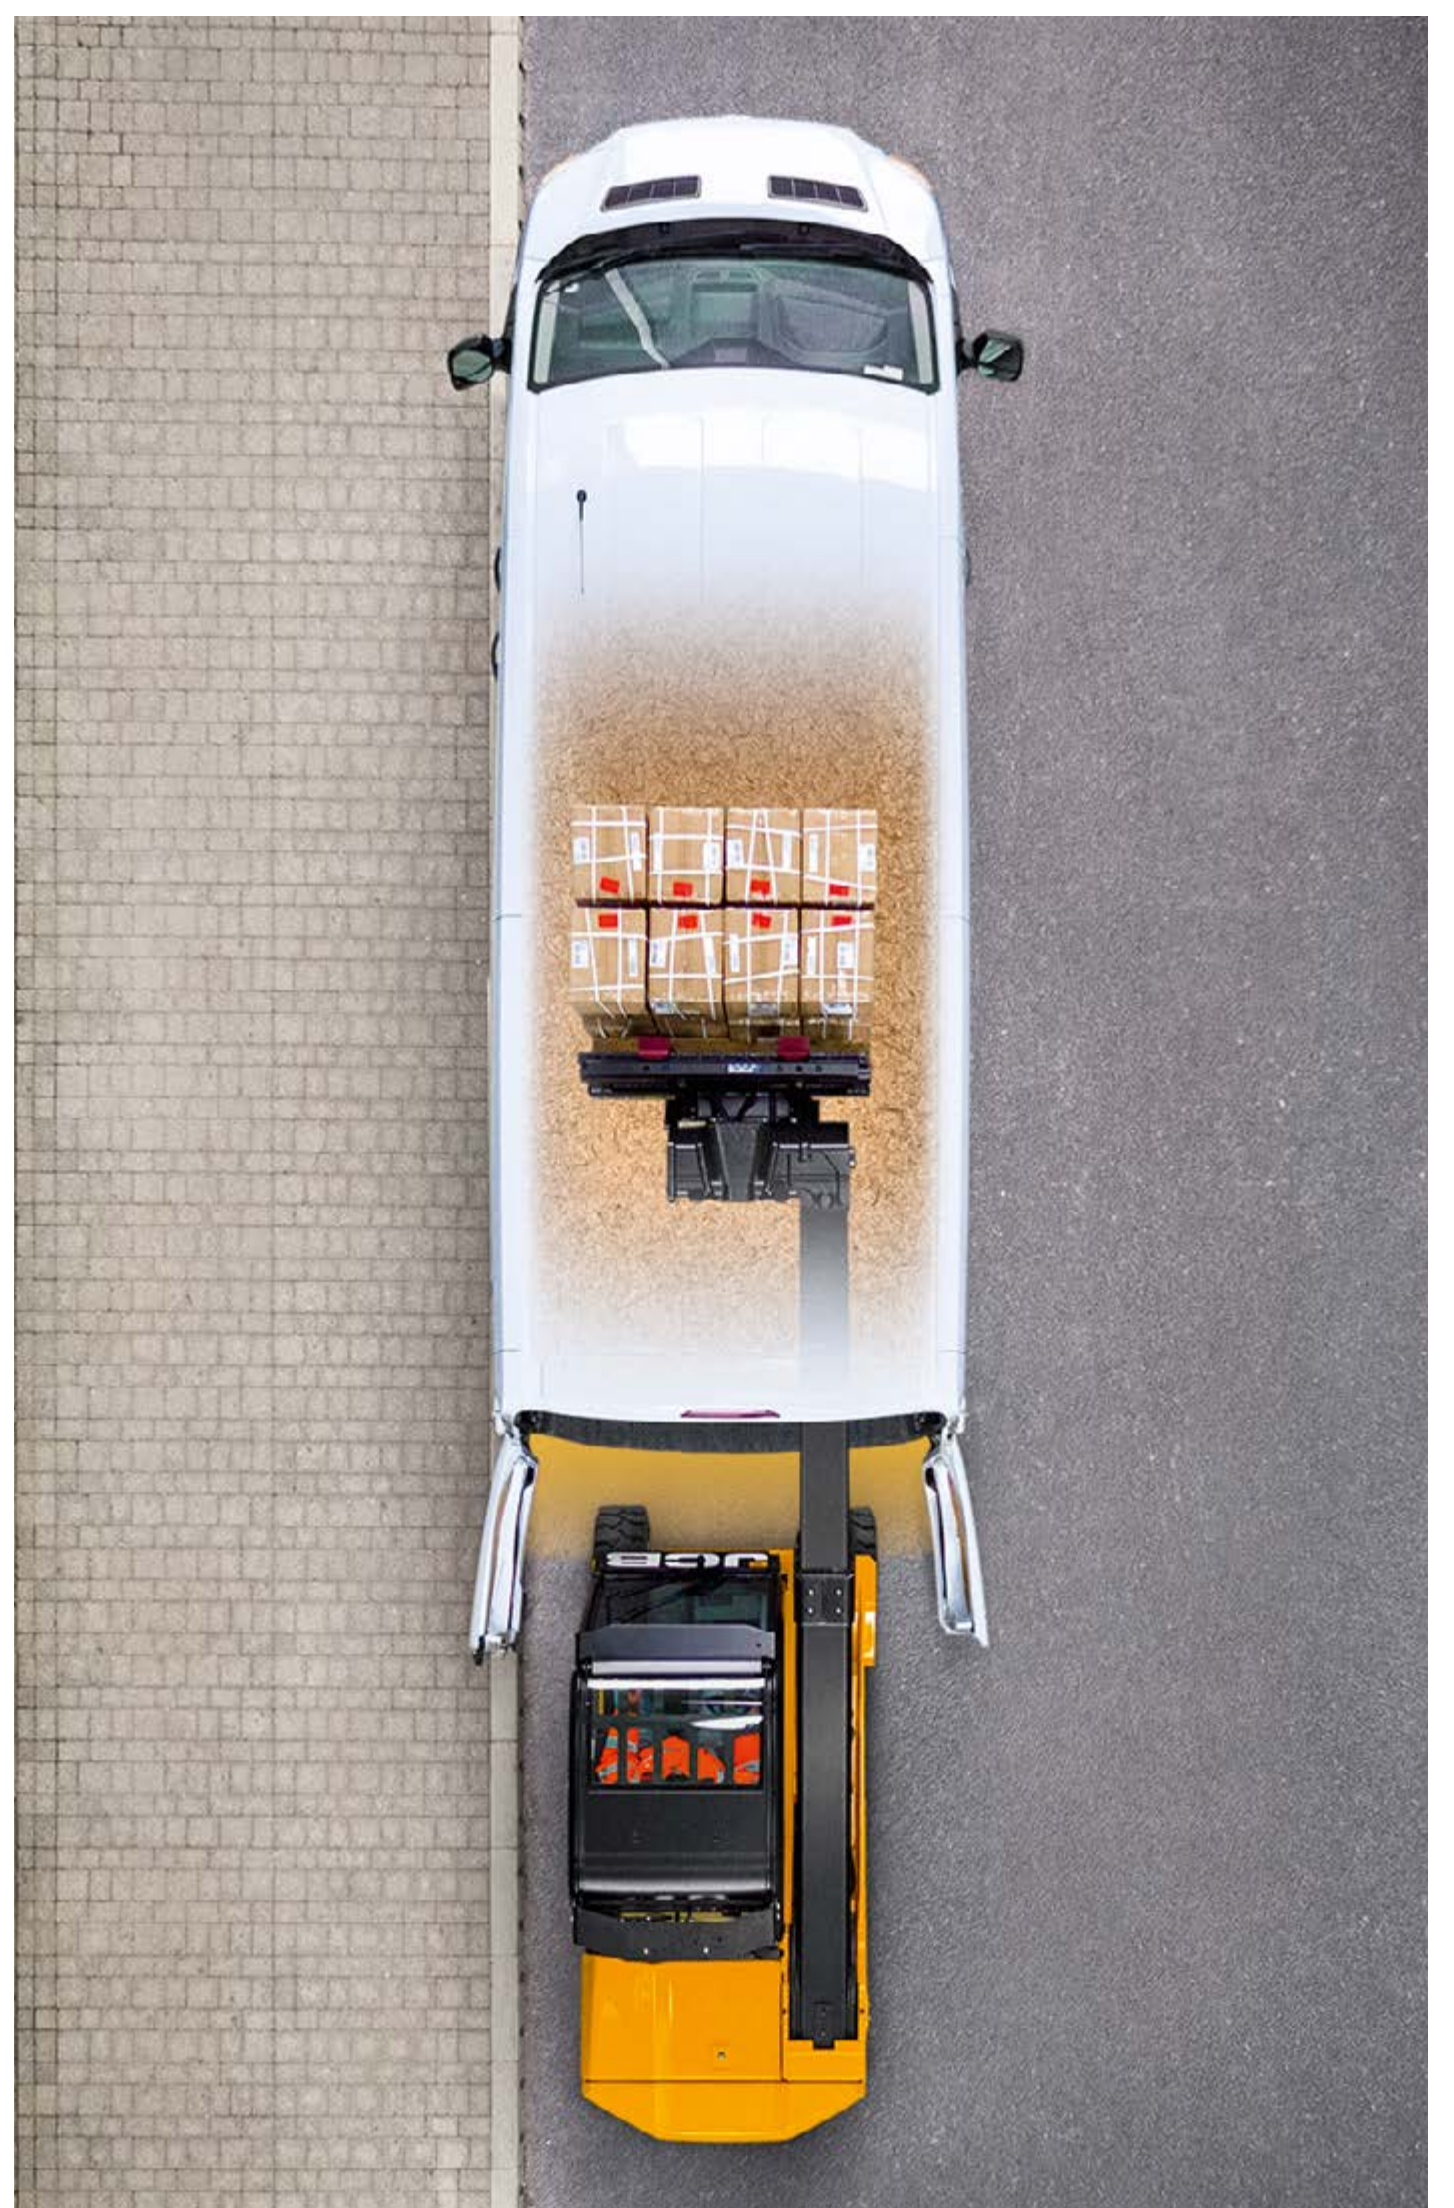

# REACH FOR GREATER PRODUCTIVITY.

The Teletruk is designed to make the most of your time and space, with its unique telescopic boom, small turning circle and single side loading.

## SPACE SAVING

Save 70m<sup>2</sup> of space per truck with single side loading. Unique forward reach allows you to load and unload trucks from one side in indoor and outdoor environments, saving valuable space, time and money.

# REACH FOR GREATER SAFETY.

With superb visibility, precision control and unique design features, the Teletruk reaches new heights of safety, making all operators feel in total control.

## COMPLETE VISIBILITY

The Teletruk's unique side-mounted boom design provides unrivalled 360° visibility for the operator.